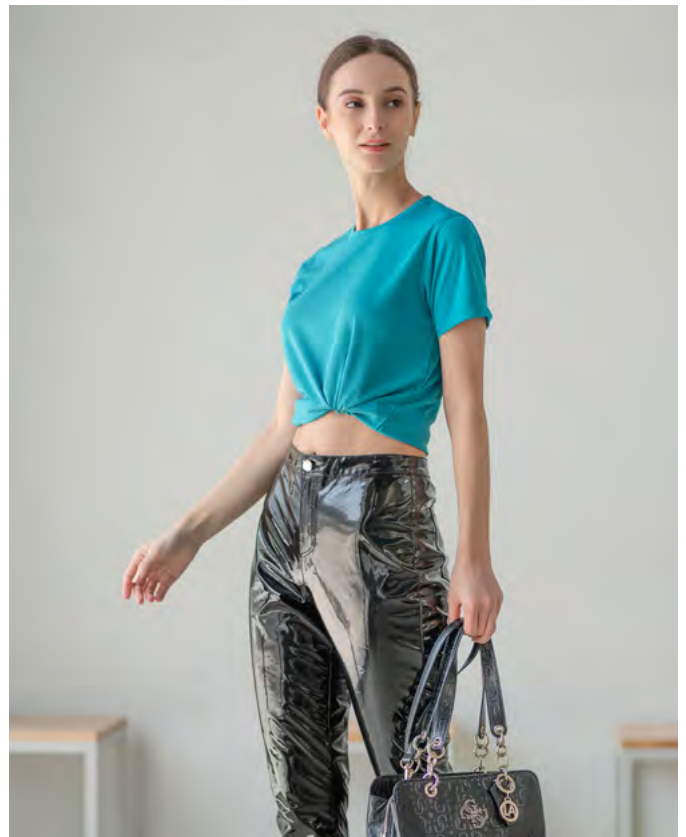

Rightway™

2021-2022 Collections

Everyday Basics

Contents

Quick Dry	4-15
Cotton	16-25
Jacket	26-33
Cap	34-45
Discontinued Items	46-47

Factory Partners with International Certification

Quick Dry

QDR 51 Quick Dry Round Neck

**Size measurement may vary +/- 5%

QDP 53 Quick Dry Polo

RRP: RM39.90

Material : 100% Microfiber
 Fabric : Mini Eyelet
 Weight : 150 gsm
 Size : 2XS - 7XL (unisex)

Size	2XS	XS	S	M	L	XL	2XL	3XL	4XL	5XL	6XL	7XL
Chest	17"	18"	19"	20"	21"	22"	23"	24"	25"	26"	27"	28"
Length	25"	26"	27"	28"	29"	30"	31"	32"	33"	34"	35"	36"
Shoulder	14"	15"	16"	17"	18"	19"	20"	21"	22"	23"	24"	25"
Sleeve	6.5"	7"	7.5"	8"	8.5"	9"	9.5"	10"	10"	10"	10"	10"