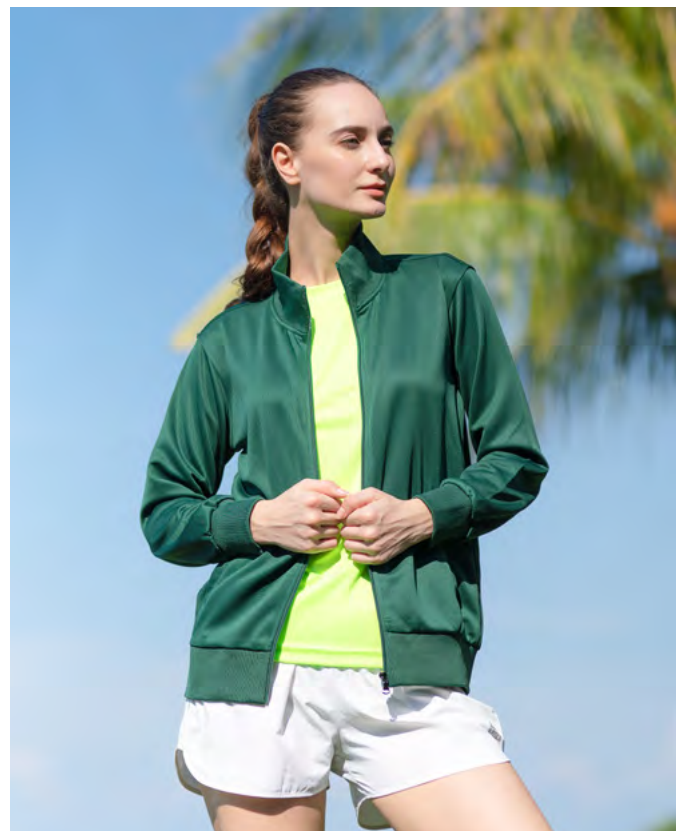

TJ 1 Track Jacket

RRP: RM69.90

Material : 100% Polyester
Weight : 270gsm
Size : 2XS - 5XL (unisex)

Affordable

Plus Size

Keep Warm

Wrinkle Resistant

Easy Care

Size	2XS	XS	S	M	L	XL	2XL	3XL	4XL	5XL
Chest	19"	20"	21"	22"	23"	24"	25"	26"	27"	28"
Length	24"	25"	26"	27"	28"	29"	30"	31"	32"	33"
Shoulder	16"	17"	18"	19"	20"	21"	22"	23"	24"	25"
Sleeve	21"	22"	23"	24"	25"	25"	25"	25"	26"	26"

**Size measurement may vary +/- 5%