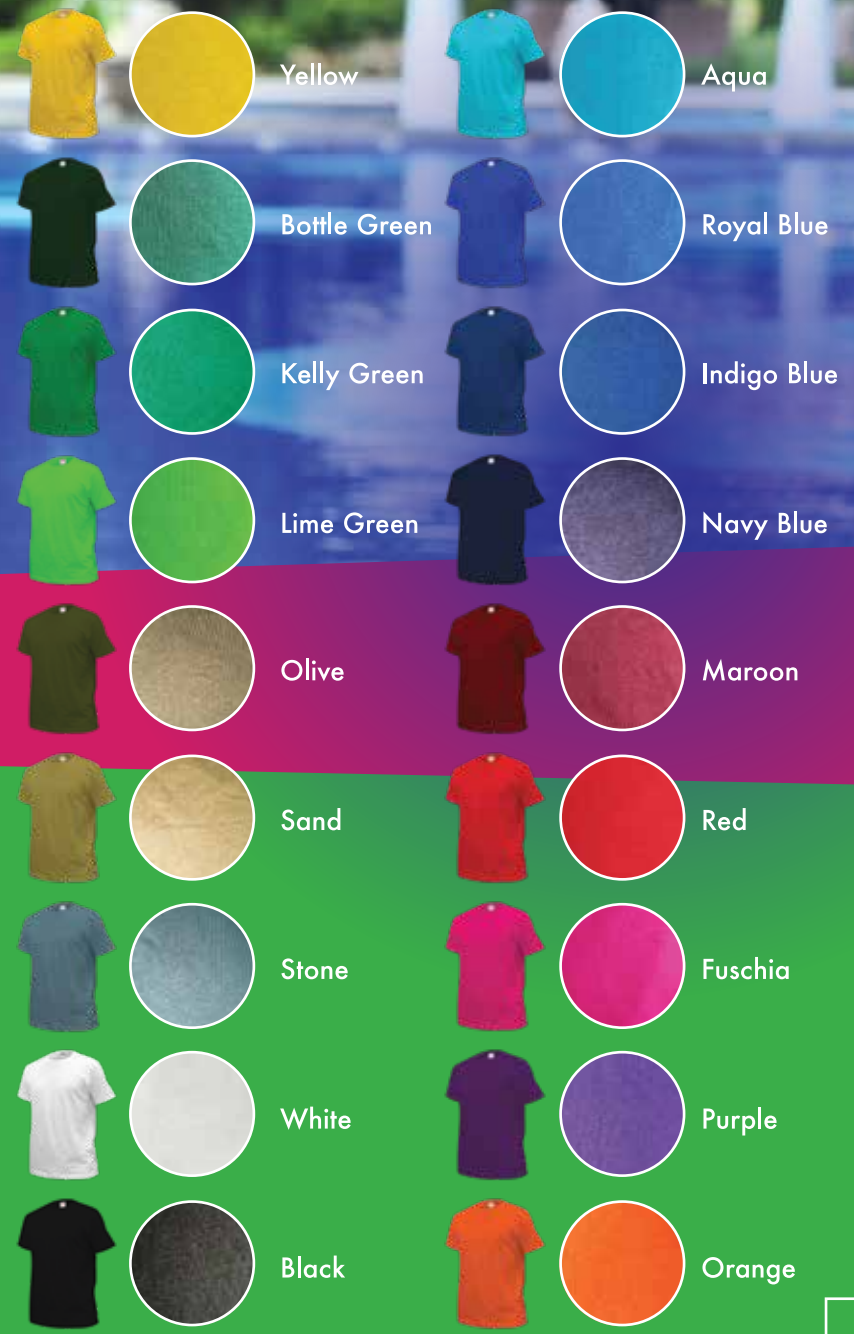

SHORT SLEEVE

- 100% Premium Cotton
- 170gsm - 175gsm (Malaysia)
- 185gsm - 190gsm (Europe)
- Size XS to 5XL
- 18 Colours
- Unisex

* 190 - 200gsm available in Malaysia