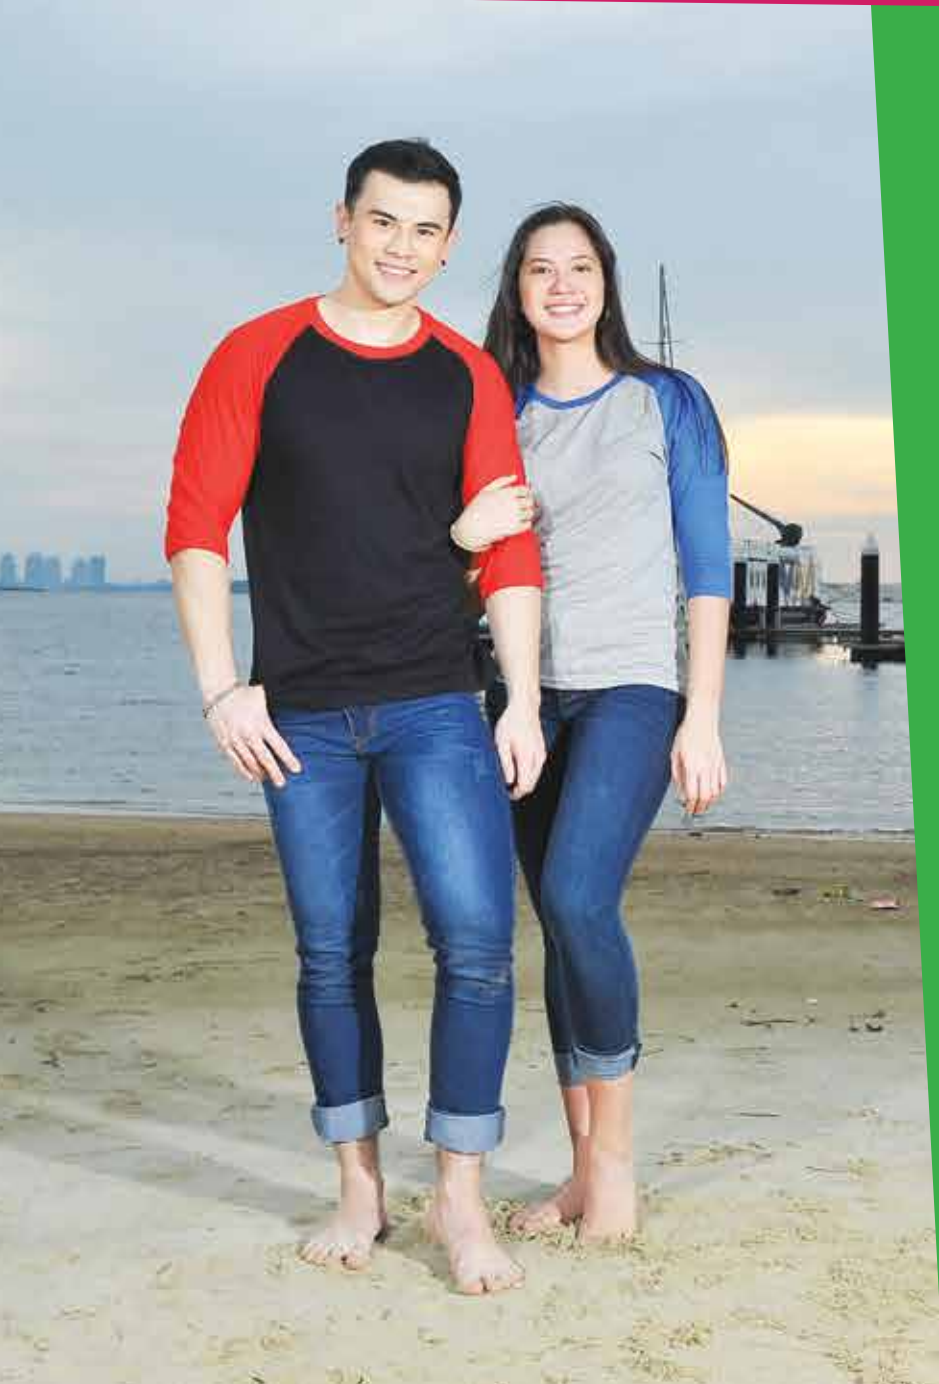

UNISEX RAGLAN SIZE MEASUREMENT

SIZE		XS	S	M	L	XL	XXL	3XL	(MALAYSIA & EUROPE)
Chest	Inch	18	19	20	21	22	23	24	
	cm	46	48	51	53	56	58	61	
Length	Inch	26	27	28	29	30	31	31.5	
	cm	66	69	71	74	76	79	80	
Short Sleeve	Inch	12	13	13	14	14	15	16	
	cm	30	33	33	36	36	38	41	
Three Quarter	Inch	20	22	23	25	26	27	29	
	cm	51	56	58	64	66	69	74	
Long Sleeve	Inch	27	28	30	32	33	34	35	
	cm	69	71	76	81	84	86	89	
Shoulder	Inch	15	17	18	19	20	20.5	22	
	cm	38	43	46	48	51	52	56