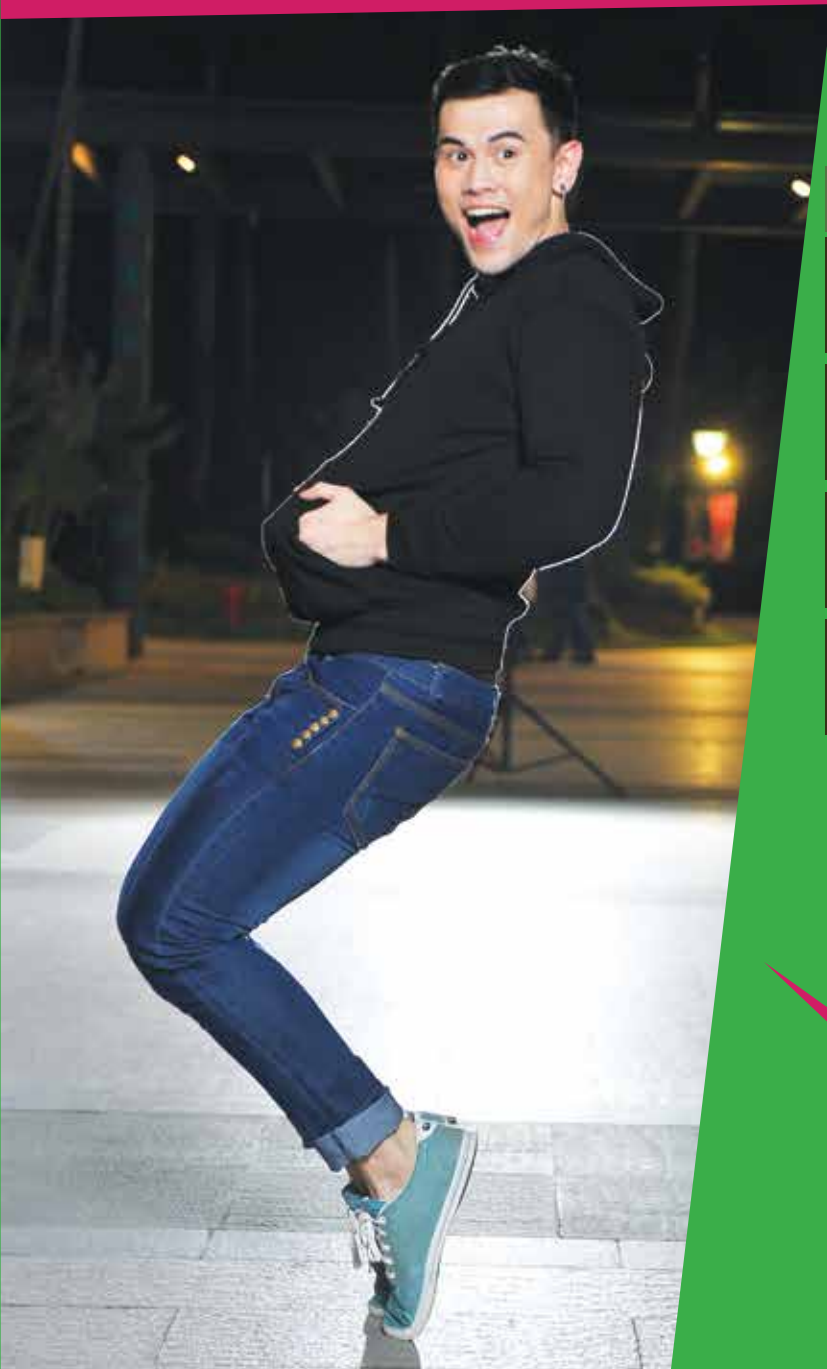

HOODIE SIZE MEASUREMENT

SIZE		XS	S	M	L	XL	XXL	3XL	(MALAYSIA & EUROPE)
Chest	Inch	18	19	20	21	22	23	24	
	cm	46	48	51	53	56	58	61	
Length	Inch	25	26	27	28	29	30	31	
	cm	64	66	69	71	74	76	79	
Sleeve	Inch	21	22	23	24	25	26	27	
	cm	53	56	58	61	64	66	69	
Shoulder	Inch	15	17	18	19	20	21	22	
	cm	38	43	46	48	51	52	56